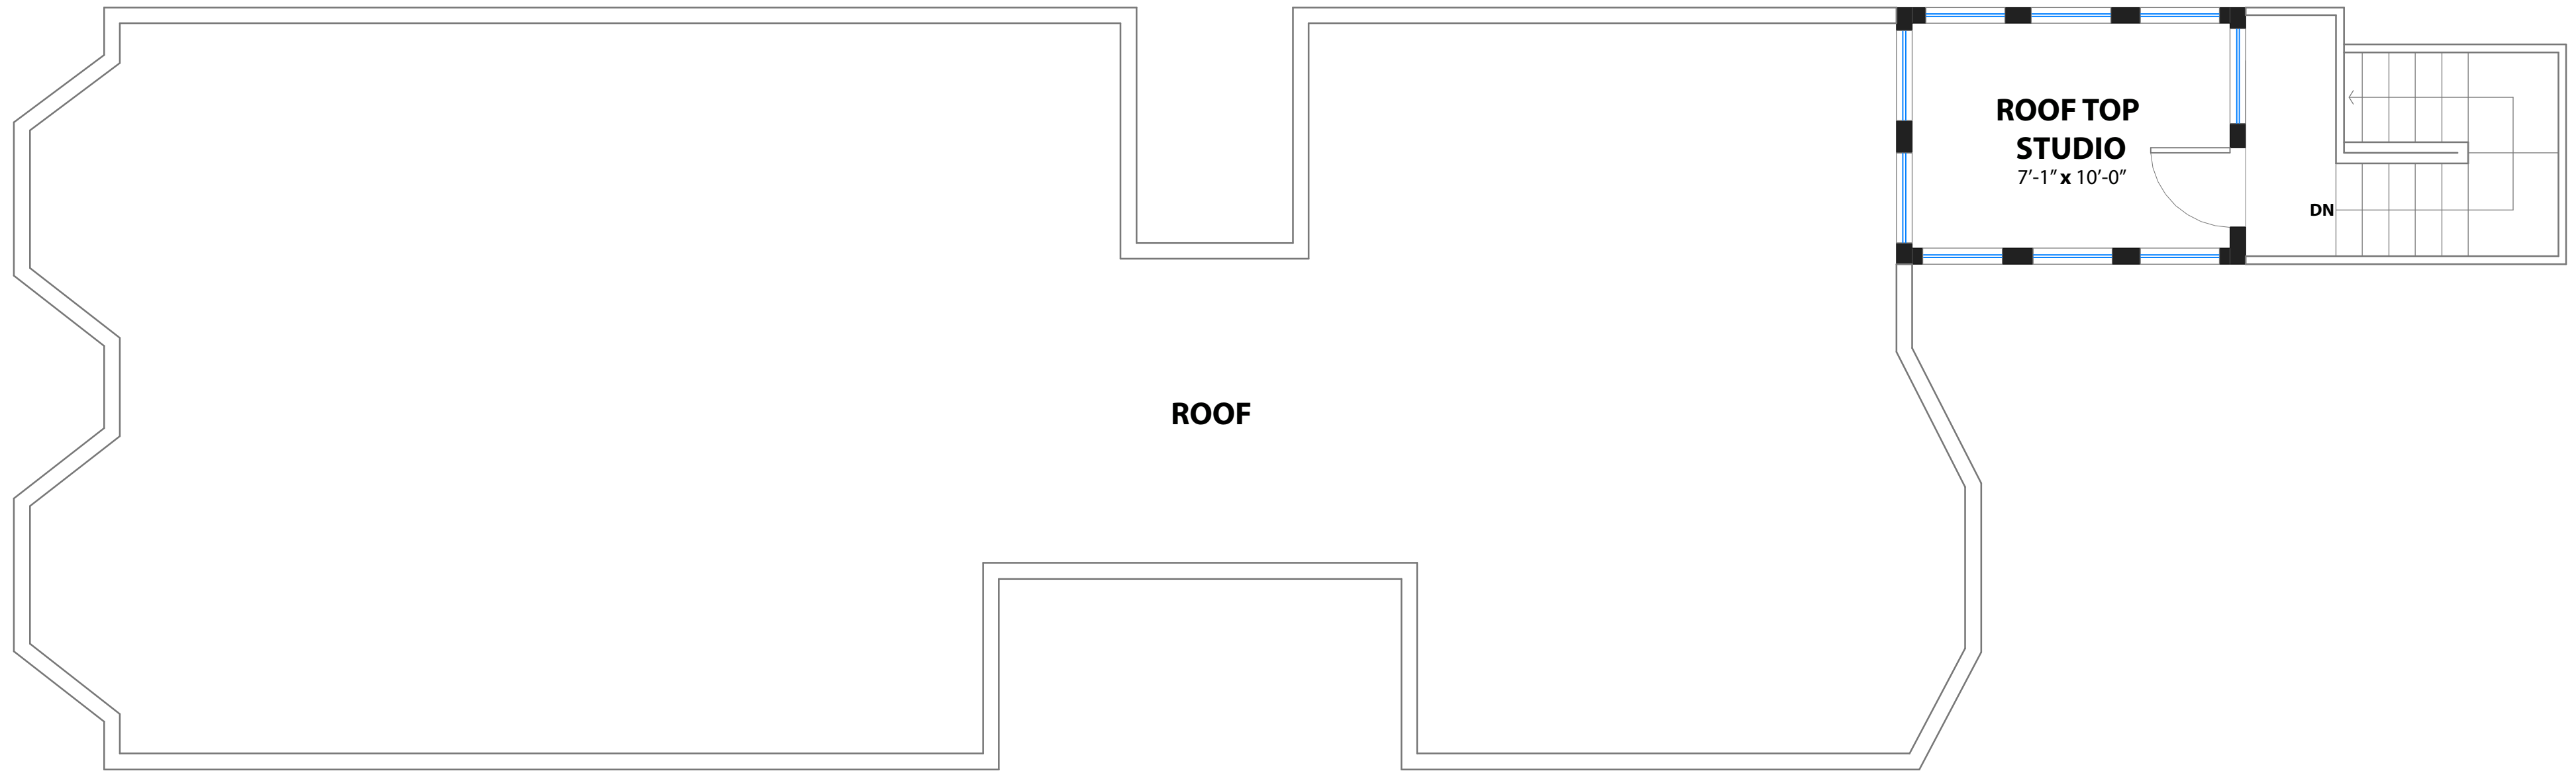

# 1952 LEAVENWORTH STREET

SAN FRANCISCO, CALIFORNIA

## ROOF TOP LEVEL

## MAIN LEVEL