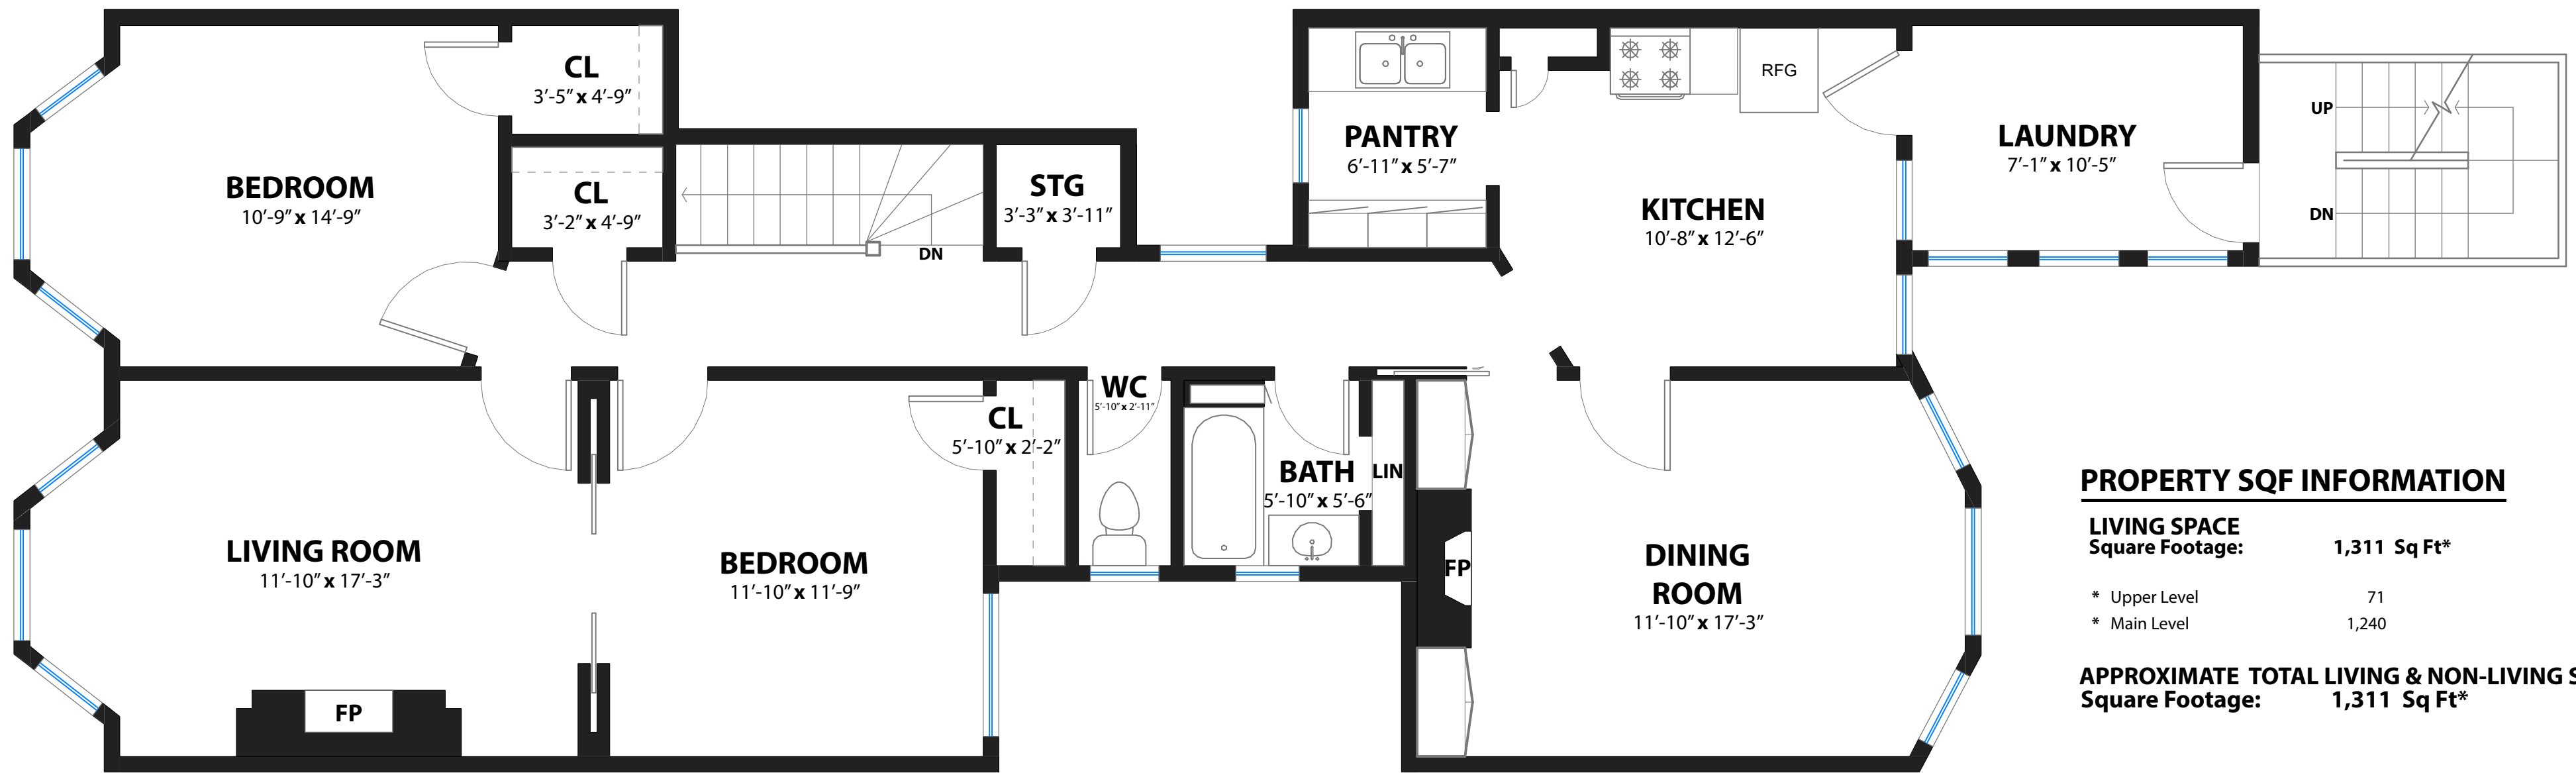

# 1952 LEAVENWORTH STREET

SAN FRANCISCO, CALIFORNIA

## ROOF TOP LEVEL

## MAIN LEVEL

### PROPERTY SQF INFORMATION

<b>LIVING SPACE</b>	
Square Footage:	1,311 Sq Ft*
* Upper Level	71
* Main Level	1,240

**APPROXIMATE TOTAL LIVING & NON-LIVING SPACE**  
 Square Footage: 1,311 Sq Ft\*